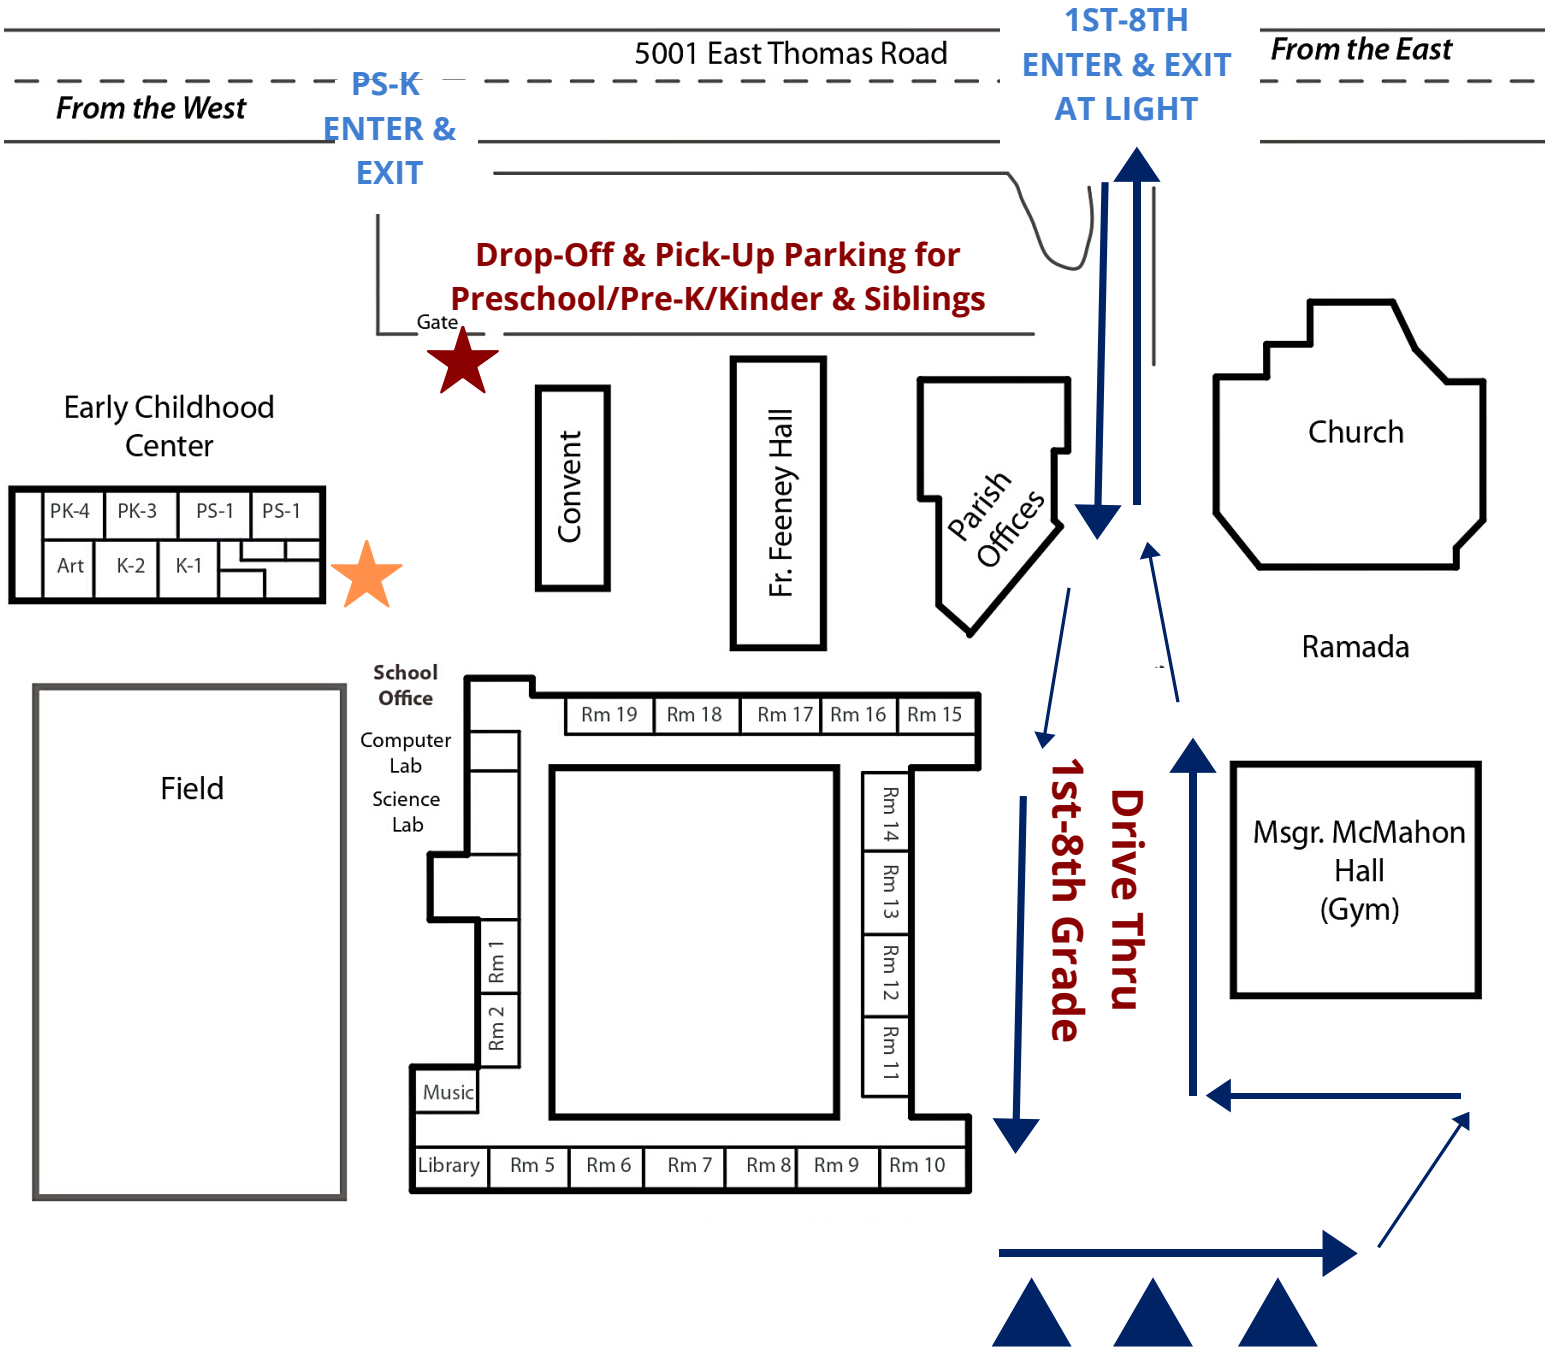

NORTH

KEY

Pedestrian gate for Preschool/Pre-K/Kindergarten Drop-Off/Pick-Up and their siblings

Preschool/Pre-K/Kindergarten Pick-Up Location and their siblings

1st-8th Student Drop-Off/Pick-Up/Temperature Checks

Path for 1st-8th Drive-Thru