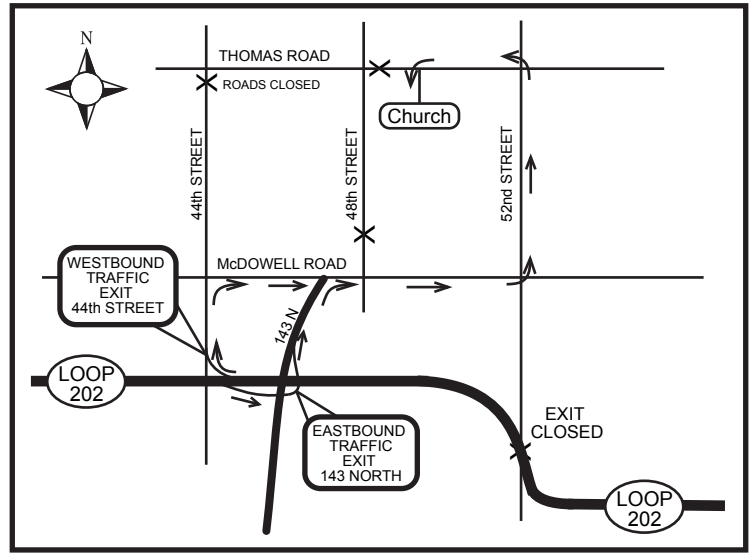

Dear St. Theresa Parishioner,

On Sunday, January 13, 2008 the P.F. Chang's Rock 'n' Roll Arizona Marathon & Half Marathon will run through Phoenix, Scottsdale and Tempe and may affect your usual route to church. Please refer to the enclosed diagrams for easiest access to St. Theresa Parish. I encourage you to consider attending Saturday night mass on the 12th at 5pm or Sunday night mass on the 13th at 6pm to avoid confusion. Detailed road closure brochures will be available at the main church office by December 24th or you may visit the event website for more information: www.RnRAZ.com.

Thank you,
 Sage Grossi
 Community Relations
 480-766-7060
sgrossi@eliteracing.com

ST. THERESA PARISH
IN & OUT ACCESS ALL DAY
from the LOOP 202

From the LOOP 202 Eastbound take the 143 North exit and follow the arrows above.
 From the LOOP 202 Westbound take the 44th Street exit and follow the arrows above

ST. THERESA PARISH

IN & OUT ACCESS from 8:00am - 9:00am ONLY

Traffic from the North will be metered by Police officers across the Marathon Course at 56th Street and Indian School Road.

ST. THERESA PARISH

IN & OUT ACCESS from 10:00 - 11:00am

Traffic from the North will be metered by Police officers across the Marathon Course at 40th Street and Camelback Road, access McDowell Road via Palm Lane