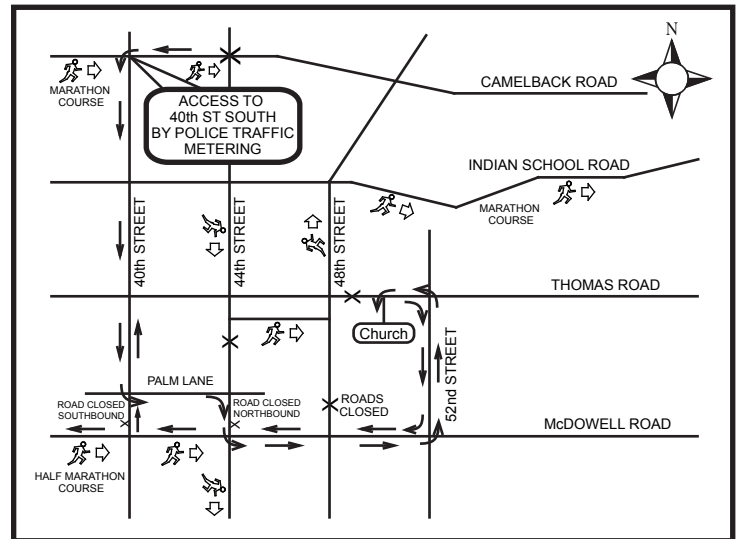

Dear St. Theresa Parishioner,

On Sunday, January 13, 2008 the P.F. Chang's Rock 'n' Roll Arizona Marathon & Half Marathon will run through Phoenix, Scottsdale and Tempe and may affect your usual route to church. Please refer to the enclosed diagrams for easiest access to St. Theresa Parish. I encourage you to consider attending Saturday night mass on the 12th at 5pm or Sunday night mass on the 13th at 6pm to avoid confusion. Detailed road closure brochures will be available at the main church office by December 24th or you may visit the event website for more information: www.RnRAZ.com.

Thank you,
 Sage Grossi
 Community Relations
 480-766-7060
sgrossi@eliteracing.com

ST. THERESA PARISH
IN & OUT ACCESS ALL DAY
from the LOOP 202

From the LOOP 202 Eastbound take the 143 North exit and follow the arrows above.
 From the LOOP 202 Westbound take the 44th Street exit and follow the arrows above

ST. THERESA PARISH

IN & OUT ACCESS from 8:00am - 9:00am ONLY

Traffic from the North will be metered by Police officers across the Marathon Course at 56th Street and Indian School Road.

ST. THERESA PARISH

IN & OUT ACCESS from 10:00 - 11:00am

Traffic from the North will be metered by Police officers across the Marathon Course at 40th Street and Camelback Road, access McDowell Road via Palm Lane