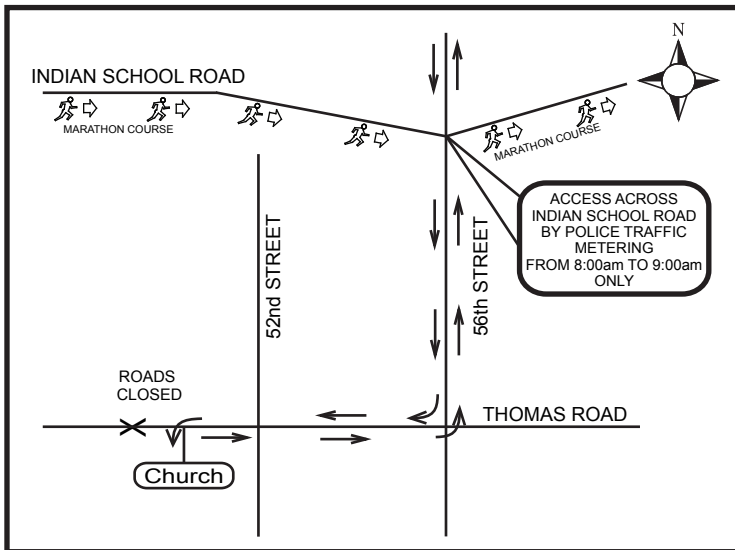

Dear St. Theresa Parishioner,

On Sunday, January 13, 2008 the P.F. Chang's Rock 'n' Roll Arizona Marathon & Half Marathon will run through Phoenix, Scottsdale and Tempe and may affect your usual route to church. Please refer to the enclosed diagrams for easiest access to St. Theresa Parish. I encourage you to consider attending Saturday night mass on the 12th at 5pm or Sunday night mass on the 13th at 6pm to avoid confusion. Detailed road closure brochures will be available at the main church office by December 24th or you may visit the event website for more information: www.RnRAZ.com.

Thank you,
 Sage Grossi
 Community Relations
 480-766-7060
sgrossi@eliteracing.com

ST. THERESA PARISH
IN & OUT ACCESS ALL DAY
from the LOOP 202

From the LOOP 202 Eastbound take the 143 North exit and follow the arrows above.
 From the LOOP 202 Westbound take the 44th Street exit and follow the arrows above

ST. THERESA PARISH

IN & OUT ACCESS from 8:00am - 9:00am ONLY

Traffic from the North will be metered by Police officers across the Marathon Course at 56th Street and Indian School Road.

ST. THERESA PARISH

IN & OUT ACCESS from 10:00 - 11:00am

Traffic from the North will be metered by Police officers across the Marathon Course at 40th Street and Camelback Road, access McDowell Road via Palm Lane